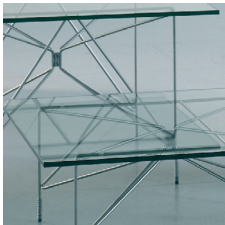

## BUGSY

BUGSY is a table frame in glass-blasted stainless steel. Use it as a table or a podium. BUGSY is a member of the BUG family and naturally matches BUG and WALL BUG units. BUGSY comes in two sizes: 35 and 55 cm high.

BUGSY can be fitted with a 75 x 75 table surface such as the standard 12-mm tempered glass plate, or tabletops in plexiglass, plastic, wood.

BUGSY can be ordered with or without tabletop.